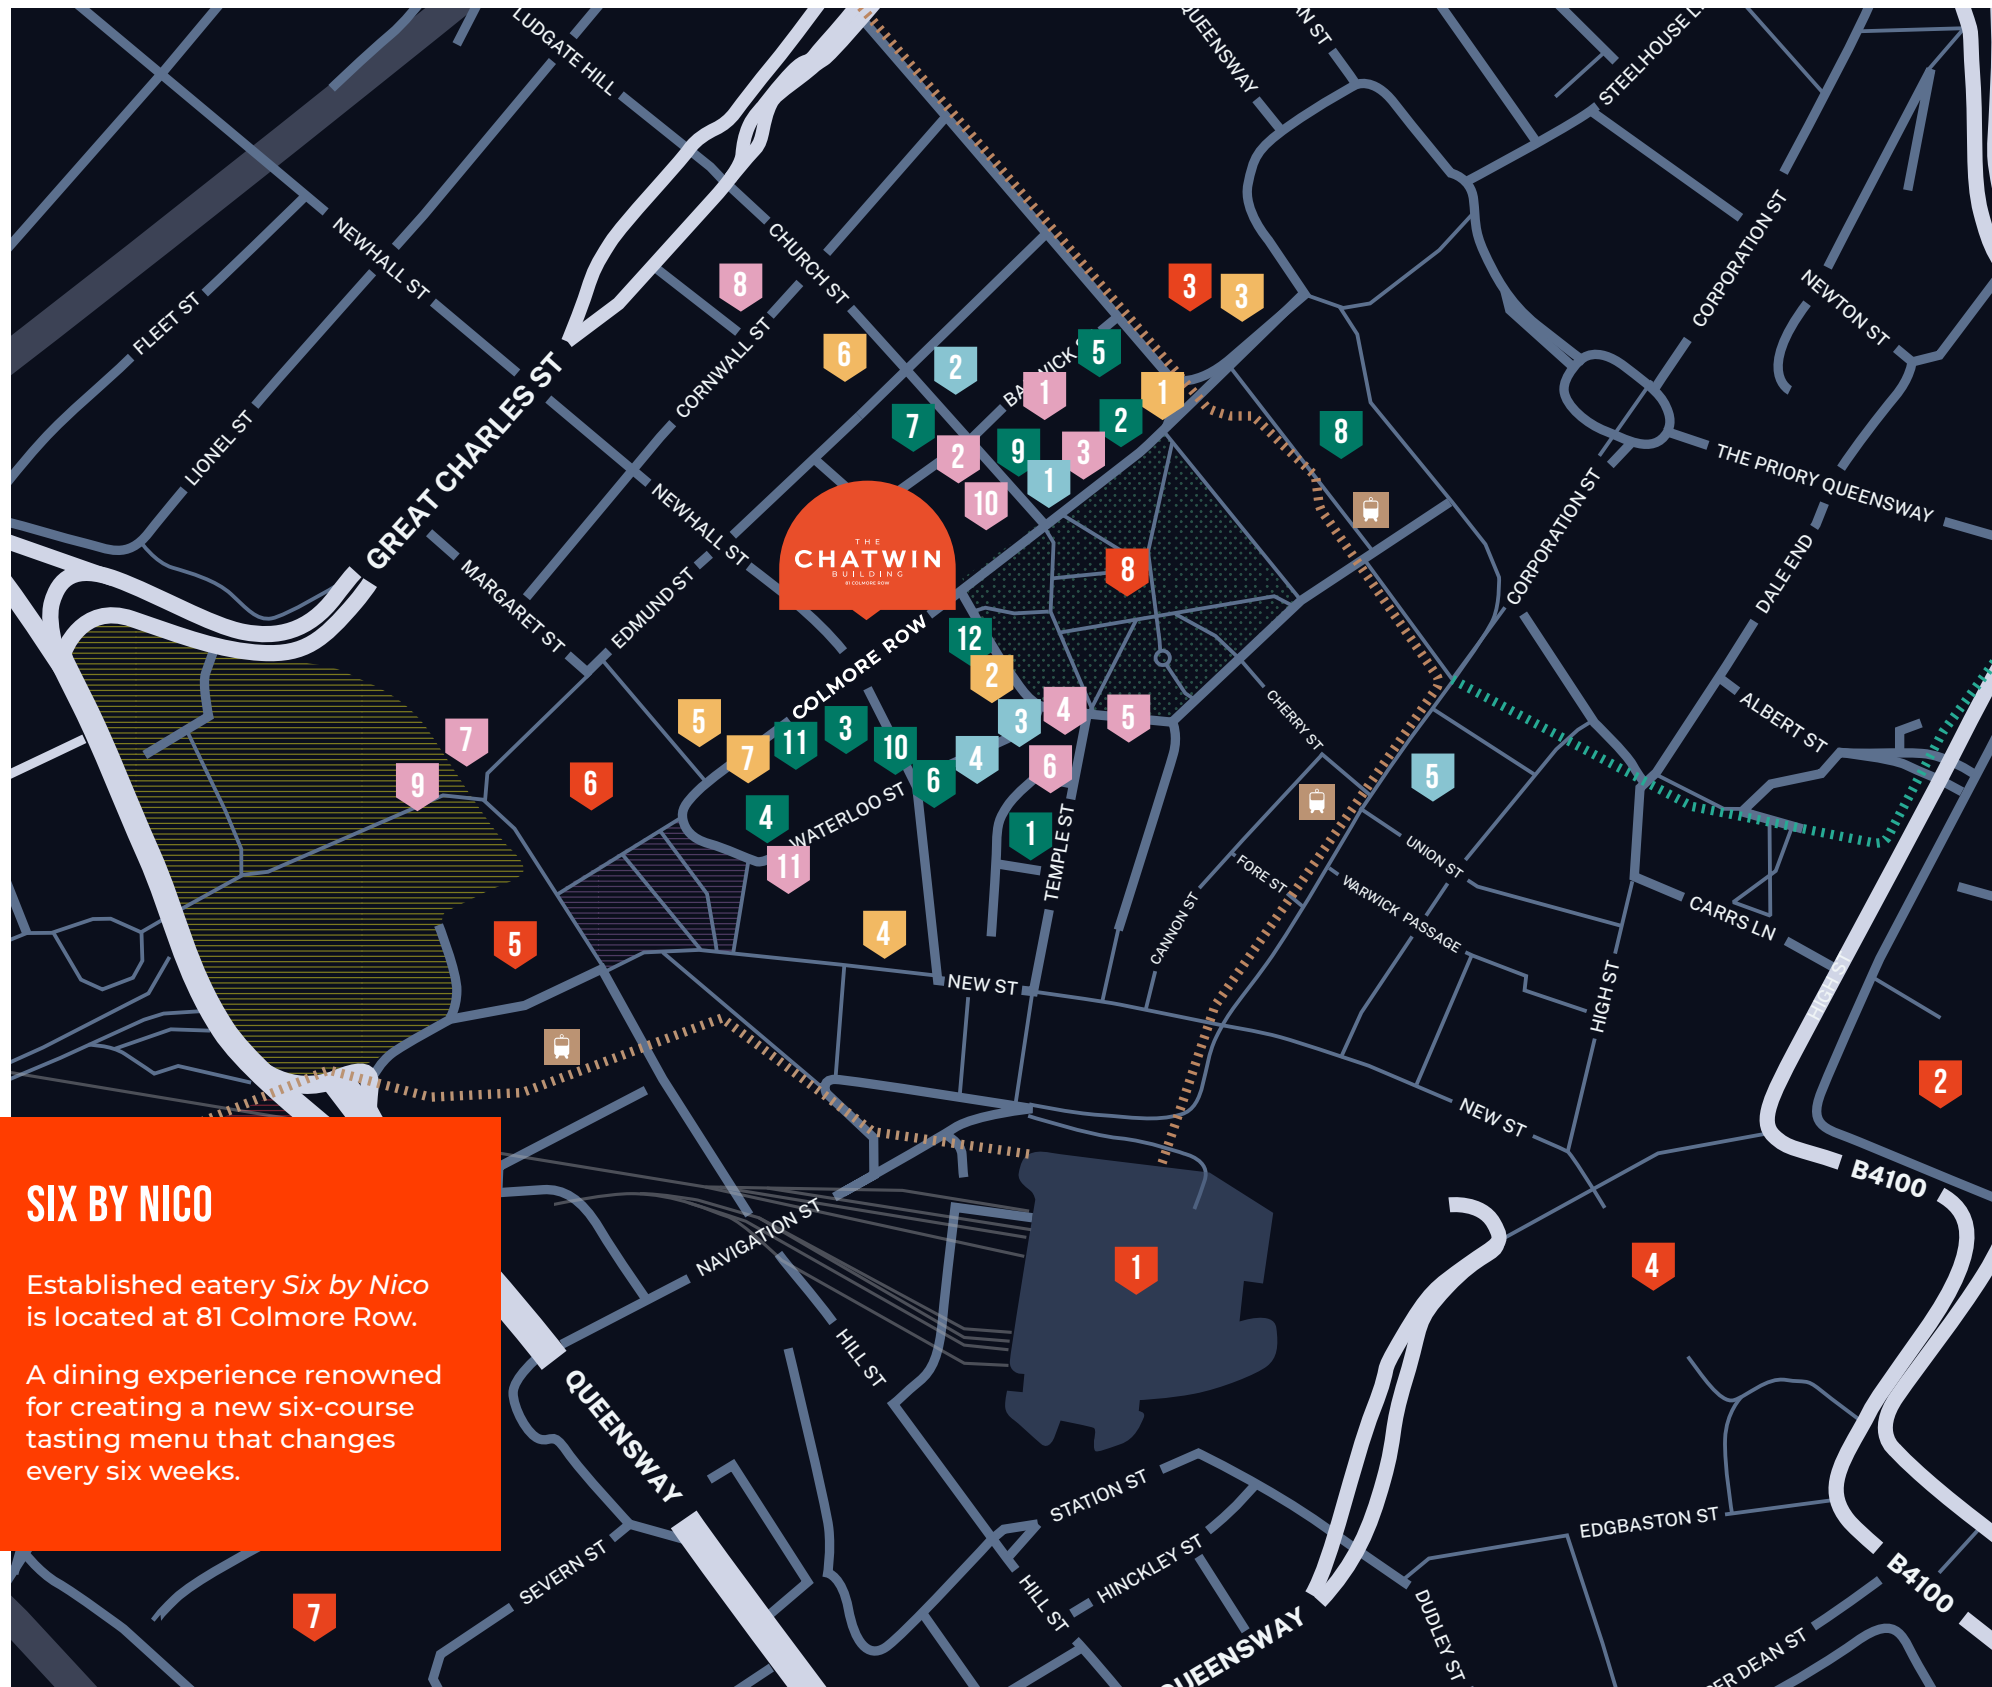

DISCOVER COLMORE

SIX BY NICO

Established eatery *Six by Nico* is located at 81 Colmore Row.

A dining experience renowned for creating a new six-course tasting menu that changes every six weeks.

RESTAURANTS

1. 1 Tattu
2. 2 Fazenda
3. 3 Gusto
4. 4 Fumo
5. 5 The Ivy
6. 6 San Carlo
7. 7 Dishoom
8. 8 Purnells
9. 9 Rosa's Thai Cafe
10. 10 Gaucho
11. 11 Adam's

CAFES

1. 1 200 Degrees
2. 2 Damascena
3. 3 Costa
4. 4 Second Cup
5. 5 Starbucks
6. 6 Urban Coffee
7. 7 Java Lounge

BARS

1. 1 The Botanist
2. 2 The Alchemist
3. 3 The Colmore
4. 4 PureCraft Bar
5. 5 Primitivos
6. 6 Cosy Club
7. 7 The Roebuck
8. 8 The Good Intent
9. 9 Madeleine at The Grand
10. 10 Dirty Martini
11. 11 Henman & Cooper
12. 12 The Old Joint Stock

HOTELS

1. 1 The Grand
2. 2 Hotel Du Vin
3. 3 Premier Inn
4. 4 N°8 Waterloo St Apartments
5. 5 Staybridge Suites

WALKING DISTANCES

1. 1 New Street Station
   6 mins
2. 2 Moor Street Station
   9 mins
3. 3 Snow Hill Station
   3 mins
4. 4 Bullring
   10 mins
5. 5 Town Hall
   5 mins
6. 6 Museum & Art Gallery
   4 mins
7. 7 Mailbox
   9 mins
8. 8 St Philip's Cathedral
   1 min

- Victoria Square
- Paradise
- Arena Central
- Green Space
- Metro Stops
- Metro
- Future Metro Extensions